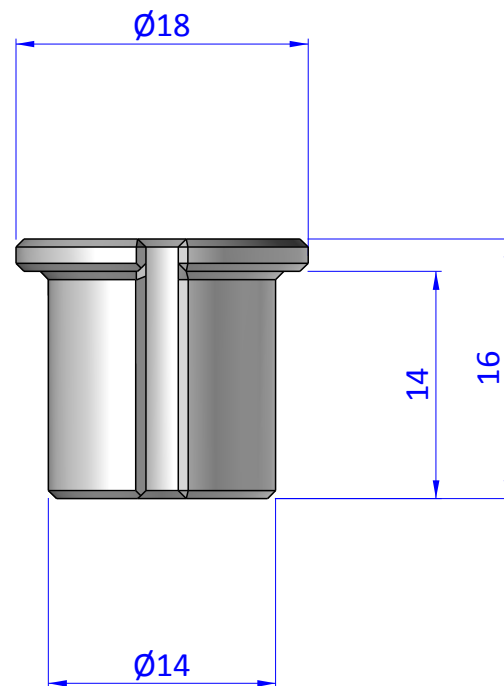

THE PROPERTY OF THE DRAWING IS ESTABLISHED BY LAW. IT IS FORBIDDEN TO PRODUCE OR SHOW IT TO THIRD PART. WITHOUT A WRITTEN AGREEMENT.

Item	Name	Qty.
1	RID.1410	1

Format A4 UNI 936-76					DESIGNED FROM FP SERVICES	REVIEW A
	GENERAL TOLERANCE UNI - ISO 2768 CLASSE f	DESCRIPTION CA.RID.1410	DATE 28/05/2018	WEIGHT 0,004kg	CODE CA.RID.1410	