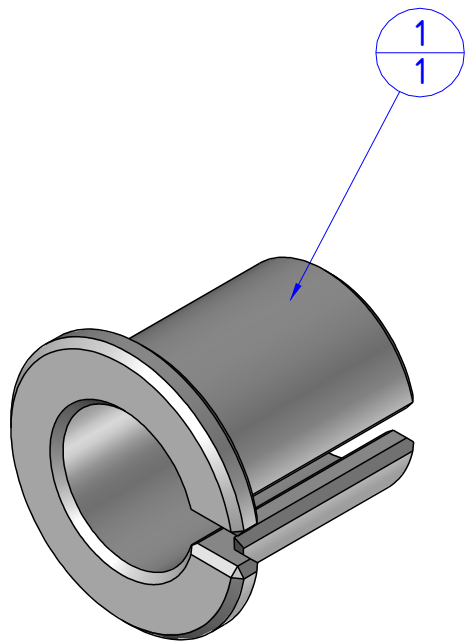

THE PROPERTY OF THE DRAWING IS ESTABLISHED BY LAW. IT IS FORBIDDEN TO PRODUCE OR SHOW IT TO THIRD PART. WITHOUT A WRITTEN AGREEMENT.

Item	Name	Qty.
1	RID.1410	1

Format A4 UNI 936-76					DESIGNED FROM FP SERVICES	REVIEW A
	GENERAL TOLERANCE UNI - ISO 2768 CLASSE f	DESCRIPTION CA.RID.1410	DATE 28/05/2018	WEIGHT 0,004kg	CODE CA.RID.1410	